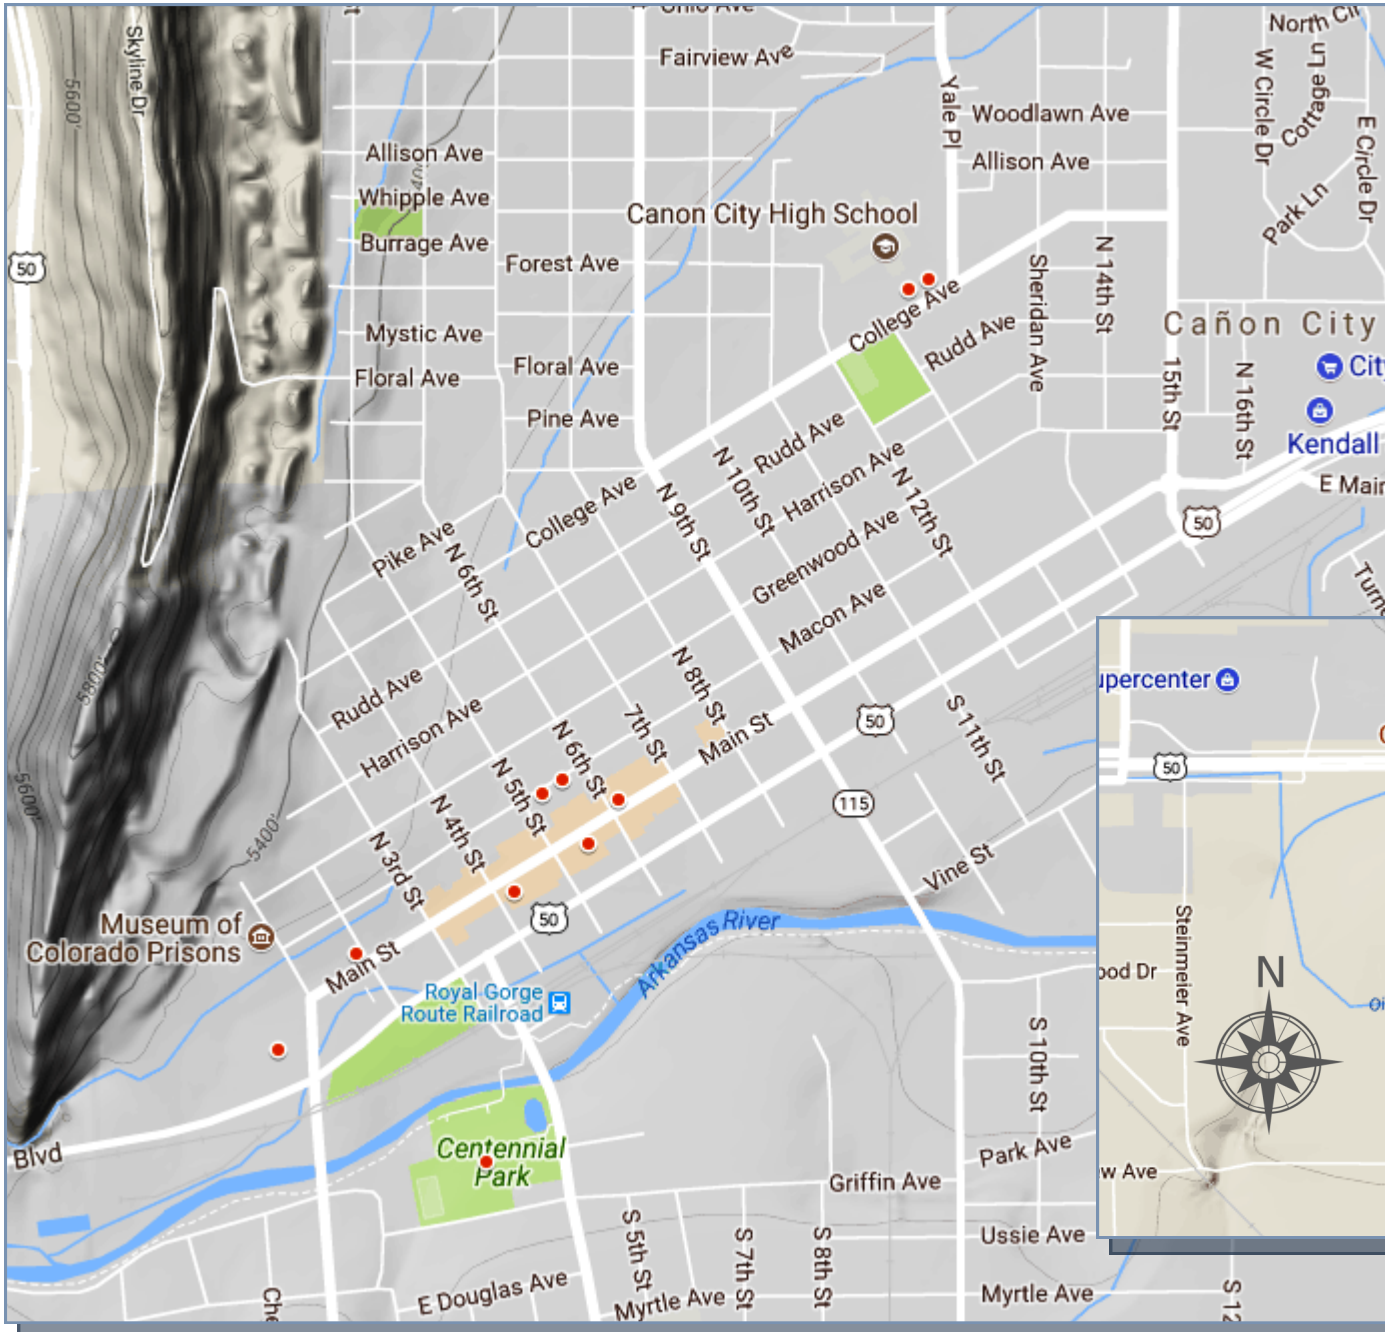

City of Cañon City — Community Engagement in Public Art “Dino Daze” Sculpture Map

THE SCULPTURES ARE OUT!
CAN YOU LOCATE ALL OF
THEM?