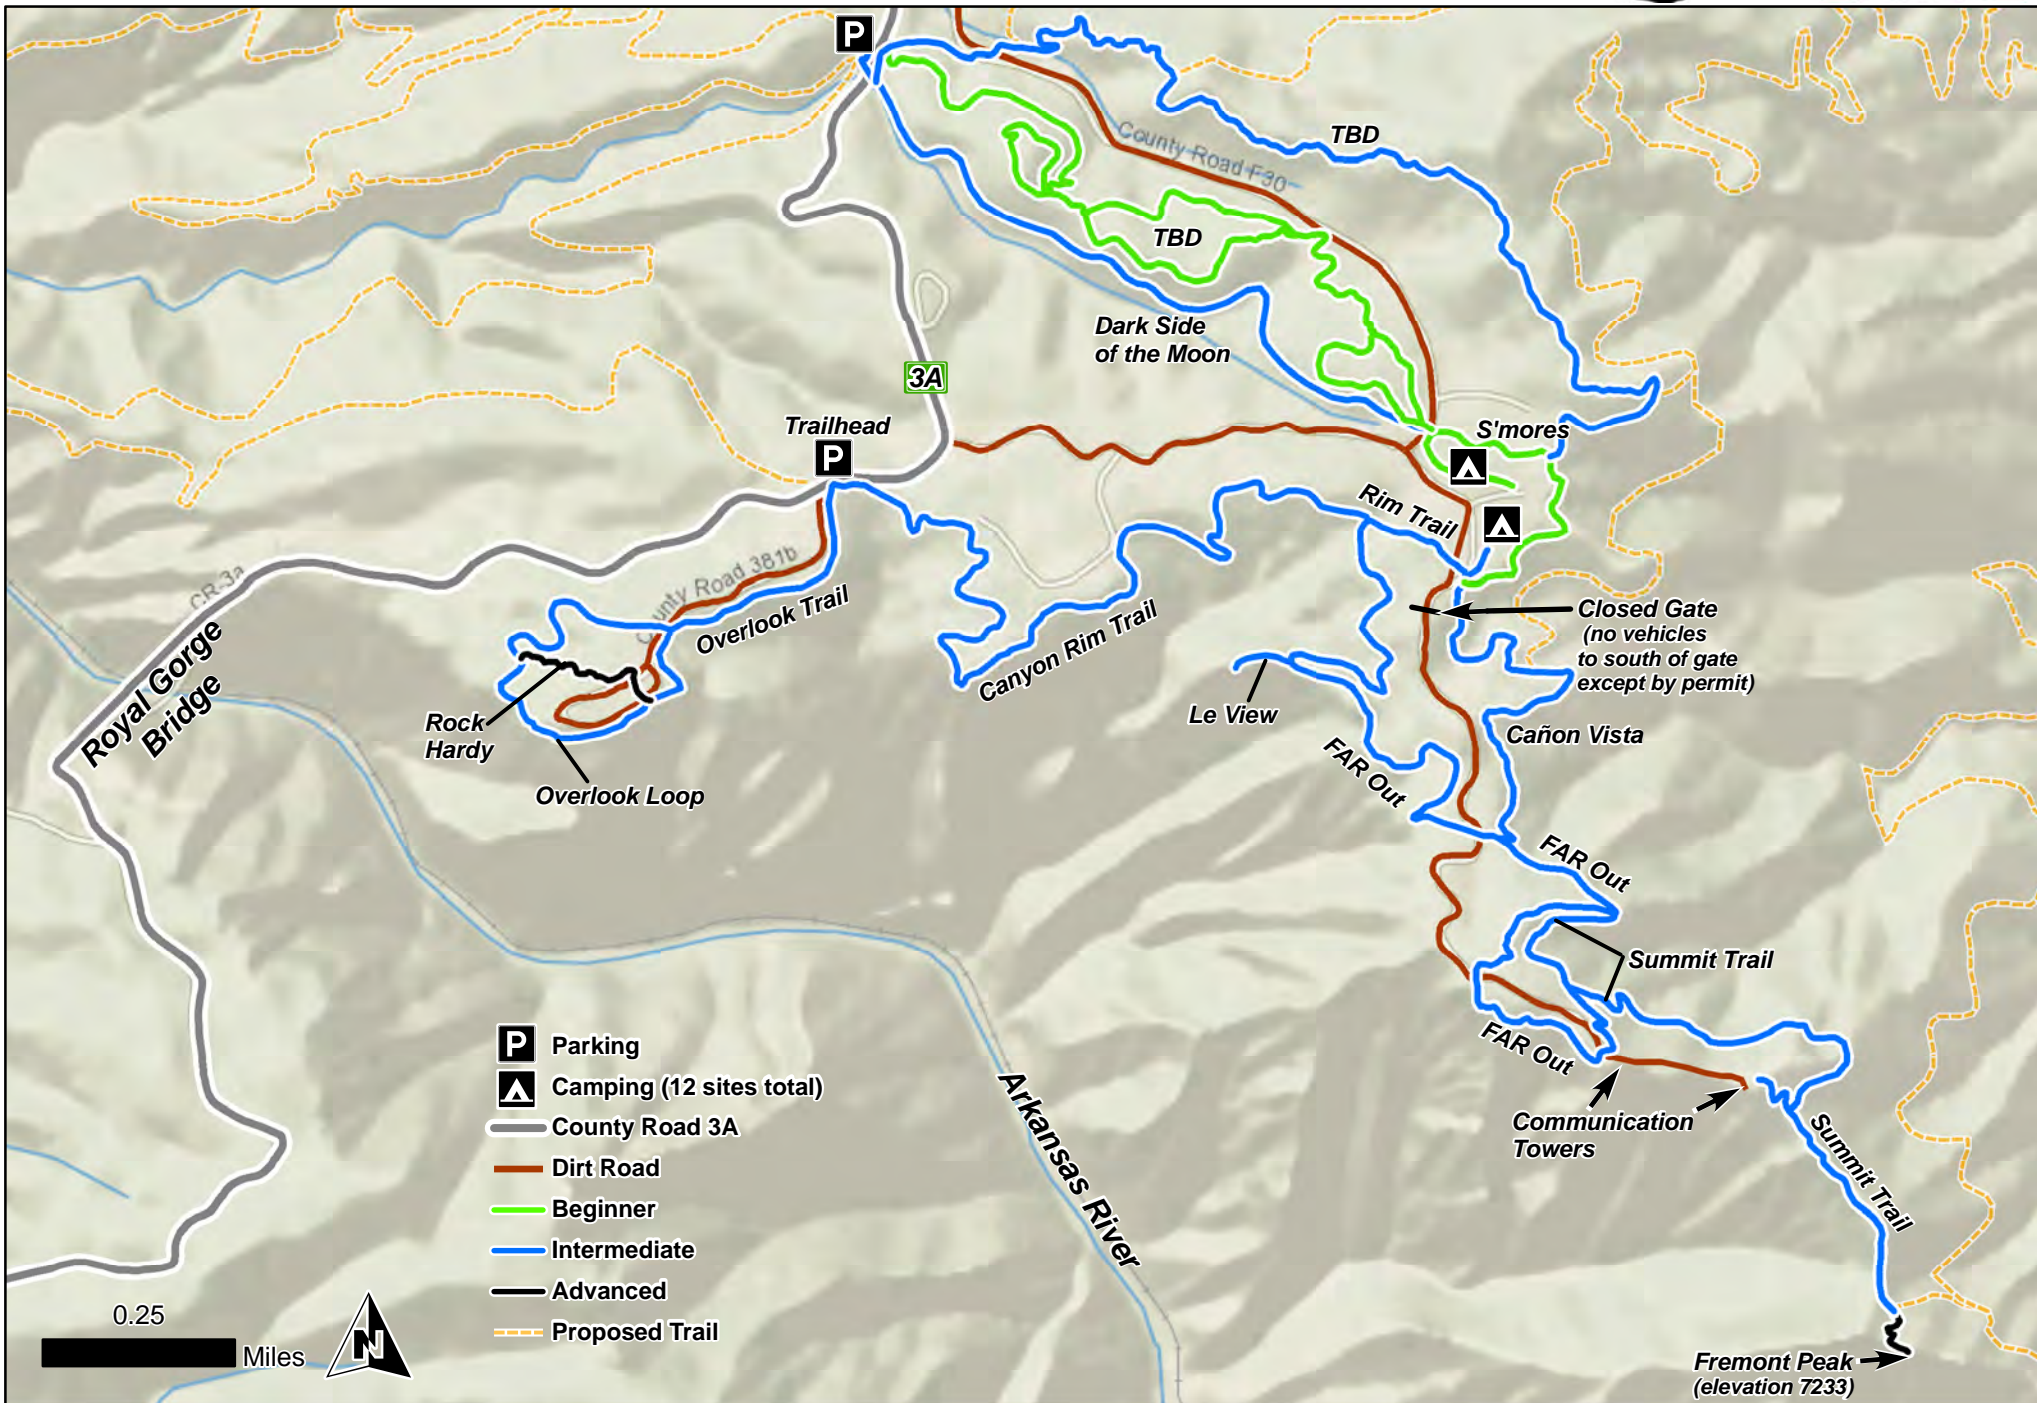

# Royal Gorge Park

- P** Parking
- ▲** Camping (12 sites total)
- County Road 3A
- Dirt Road
- Beginner
- Intermediate
- Advanced
- - - Proposed Trail

0.25 Miles